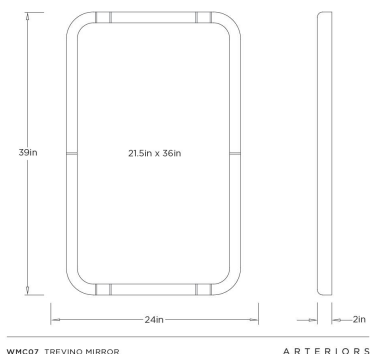

ARTERIOS

TREVINO MIRROR

WMC07
Gray Flower, Resin

Reminiscent of carved marble, a frame of gray flower resin is adorned with accents of bronze-plated iron. Paired down and polished, this rectangular style will add classical appeal to a powder room or foyer and can be displayed in multiples for visual impact. Designed to be hung vertically or horizontally, it is secured with a back cleat for display. Hanging hardware included.

APPEARANCE

| | |
|------------------|----------------------------|
| Materials | Resin, Iron, Mirror |
| Finishes | Gray Flower, Bronze, Plain |
| Finish Will Vary | No |
| Top Coat/Sealant | No |

DIMENSIONS

| | |
|---------------|-------------------------------|
| Overall | W: 24 in x D: 2 in x H: 39 in |
| Actual Mirror | W: 21.5 in x H: 36 in |

SHIPPING

| | |
|-----------------------|---------------------------------------|
| Shipping Requirements | Truck Ship |
| Product Weight | 32.6 lbs |
| Gross Weight 1 | 38.1 lbs |
| Shipping Box 1 | W: 43.88 in x D: 4.88 in x H: 29.5 in |