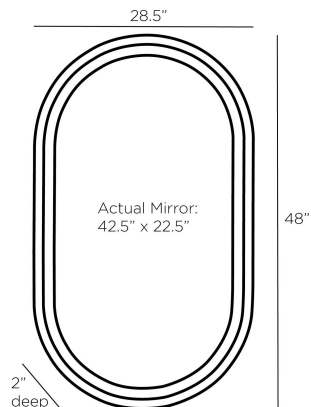

ARTERIO S

WEATHERS MIRROR

WMIO2
Dove, Leather

The handsome Weathers wall mirror is a fine example of tonal sophistication. The ultra-versatile, mixed-media accent is created in dove gray leather and coordinating dove gray suede, which forms a racetrack design around the capsule-shaped mirror. The mirror is fitted with a security cleat for hanging. Can hang vertically or horizontally. Finishes will vary.

APPEARANCE

Materials	Leather, Suede, Mirror
Finishes	Dove, Dove, Plain
Finish Will Vary	Yes
Top Coat/Sealant	No

DIMENSIONS

Overall	W: 28.5 in x D: 2 in x H: 48 in
Actual Mirror	W: 22.5 in x H: 42.5 in

SHIPPING

Shipping Requirements	Truck Ship
Product Weight	32.0 lbs
Gross Weight 1	44.1 lbs
Shipping Box 1	W: 33.0 in x D: 4.72 in x H: 51.57 in

ADDITIONAL INFO

Hanger Position	Vertical & Horizontal
-----------------	-----------------------