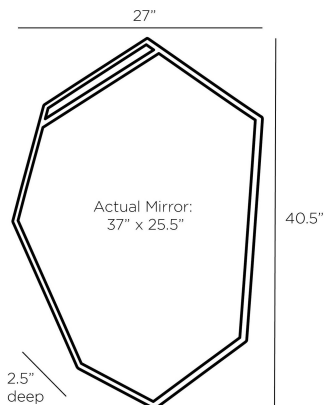

ARTERIO RS

TALLAND MIRROR

WMI08
Bronze, Iron

The Talland, with its bold, angular silhouette, is reminiscent of a soldier's shield. Detailed with a contrasting strip of natural bone inlay, the faceted, bronze iron-framed mirror cuts a striking reflection. The wall mirror is fitted with a cleat for hanging. Finish will vary.

APPEARANCE

Materials	Iron, Mirror, Bone
Finishes	Bronze, Plain, Natural
Finish Will Vary	Yes
Top Coat/Sealant	No

DIMENSIONS

Overall	W: 27 in x D: 2.5 in x H: 40.5 in
Actual Mirror	W: 25.5 in x H: 37 in

SHIPPING

Shipping Requirements	Truck Ship
Product Weight	31.0 lbs
Gross Weight 1	39.5 lbs
Shipping Box 1	W: 49.0 in x D: 9.0 in x H: 34.0 in

ADDITIONAL INFO

Features	T-Screw Hardware Included
Hanger Position	Vertical Only