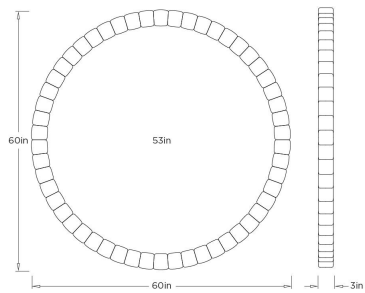

ARTERIO RS

MAKEDA MIRROR

WM1104 MAKEDA MIRROR

ARTERIO RS

WM1104
Smoke, Wood

The Makeda Mirror is inspired by the rhythmic geometry of a wooden necklace. Its frame is crafted from mango wood and finished in a weathered smoke tone that highlights the natural grain. This artisanal piece combines clean, block-like segments with a tactile texture, bringing a sense of global heritage and understated elegance to any space.

APPEARANCE

Materials	Wood, Mirror
Finishes	Smoke, Plain
Finish Will Vary	Yes
Top Coat/Sealant	No

DIMENSIONS

Overall	D: 3 in x Dia: 60 in
Actual Mirror	Dia: 53 in
Hanger Size	W: 44 in

SHIPPING

Shipping Requirements	Truck Ship
Product Weight	121 lbs
Gross Weight 1	132 lbs
Shipping Box 1	W: 54 in x D: 5 in x H: 54 in

ADDITIONAL INFO

Hanger Position	Vertical Only
Hanger Size	W: 44 in

CONTRACT

Contract Suitability	Contract Suitable As Is
----------------------	-------------------------