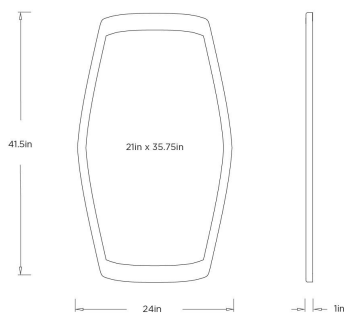

ARTERIOS

RAVENNA MIRROR

WM1109 RAVENNA MIRROR

ARTERIOS

WM1109
Ivory, Bone

The Ravenna Mirror showcases a meticulously crafted frame of ivory and gray bone. Its geometric arrangement creates a subtle tonal contrast, presenting a surface that is both clean and richly detailed. This intentional pattern adds a layer of handcrafted artistry and luminous depth to any powder room or bathroom.

APPEARANCE

Materials	Bone, Bone, Mirror
Finishes	Ivory, Gray, Plain
Finish Will Vary	Yes
Top Coat/Sealant	No

DIMENSIONS

Overall	W: 24 in x D: 1 in x H: 41.5 in
Actual Mirror	W: 21 in x H: 35.5 in
Hanger Size	W: 12 in

SHIPPING

Shipping Requirements	Truck Ship
Product Weight	22.5 lbs
Gross Weight 1	31 lbs
Shipping Box 1	W: 29 in x D: 6 in x H: 46 in

ADDITIONAL INFO

Hanger Position	Vertical & Horizontal
Hanger Size	W: 12 in