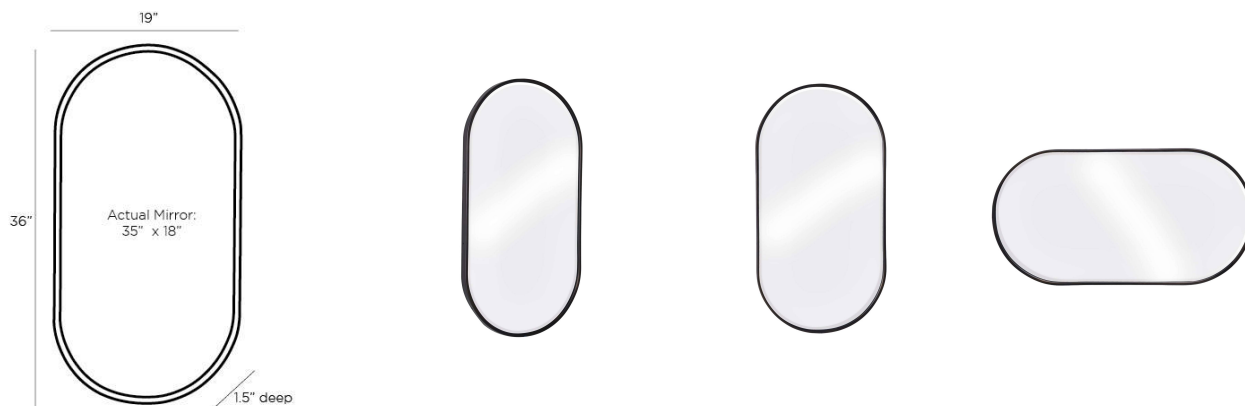

# ARTERIO S

## VAQUERO SMALL MIRROR

WMI12  
Bronze, Brass

Rendered in a classic capsule shape, the Vaquero mirror is endowed with a vintage sensibility. Crafted in bronze-finished brass with a beveled mirror, the chic accent piece is striking alone or as a pair over a vanity. The mirror can be hung vertically or horizontally and is fitted with a security cleat.

### DIMENSIONS

Overall	W: 19 in x D: 1.5 in x H: 36 in
Actual Mirror	W: 18 in x H: 35 in

### SHIPPING

Product Weight	22.0 lbs
Gross Weight 1	32.8 lbs
Shipping Box 1	W: 8 in x D: 43 in x H: 28 in