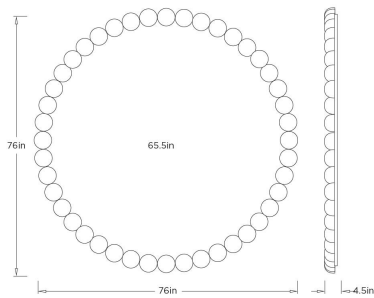

ARTERIOS

SAUTOIR MIRROR

WM1122 SAUTOIR MIRROR

ARTERIOS

WM1122
Sable, Wood

The Sautoir Mirror features a sculptural frame composed of repeating spherical forms. Crafted in sable mango wood, the deep finish is punctuated by two contrasting stone spheres that subtly disrupt the pattern with added dimension and texture. At an impressive 76-inch diameter, its grand scale transforms the mirror into a decorative focal point, amplifying light and presence while introducing playful geometry and refined contrast to the space.

APPEARANCE

Materials	Wood, Marble, Mirror
Finishes	Sable, Toronto, Plain
Finish Will Vary	Yes
Top Coat/Sealant	No

DIMENSIONS

Overall	D: 4.5 in x Dia: 76 in
Actual Mirror	Dia: 65.5 in

SHIPPING

Shipping Requirements	Truck Ship
Product Weight	180 lbs
Gross Weight 1	275 lbs
Shipping Box 1	W: 84 in x D: 12 in x H: 84 in