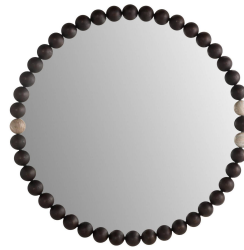

ARTERIOS

SAUTOIR MIRROR

WM1122 SAUTOIR MIRROR

ARTERIOS

WM1122
Sable, Wood

The Sautoir Mirror features a sculptural frame composed of repeating spherical forms. Crafted in sable mango wood, the deep finish is punctuated by two contrasting stone spheres that subtly disrupt the pattern with added dimension and texture. At an impressive 76-inch diameter, its grand scale transforms the mirror into a decorative focal point, amplifying light and presence while introducing playful geometry and refined contrast to the space.

APPEARANCE

Materials	Wood, Marble, Mirror
Finishes	Sable, Toronto, Plain
Finish Will Vary	Yes
Top Coat/Sealant	No

DIMENSIONS

Overall	D: 4.5 in x Dia: 76 in
Actual Mirror	Dia: 65.5 in

SHIPPING

Shipping Requirements	Truck Ship
Product Weight	180 lbs
Gross Weight 1	275 lbs
Shipping Box 1	W: 84 in x D: 12 in x H: 84 in