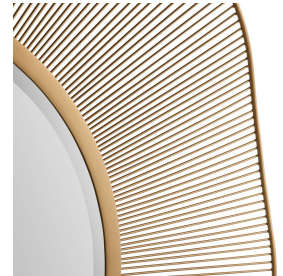

## OLYMPIA LARGE MIRROR

WM1124 OLYMPIA LARGE MIRROR

ARTERIOS

WM1124  
Antique Brass, Iron

The Olympia Large Mirror elevates any space with its bold, antique brass iron frame. Delicate, radiating rods form a mesmerizing organic pattern that catches and reflects light, creating a dynamic interplay of shadows. Fusing timeless craftsmanship with modern sophistication, it transforms functional design into a captivating statement piece for any room.

### APPEARANCE

Materials	Iron, Mirror
Finishes	Antique Brass, Plain
Finish Will Vary	No
Top Coat/Sealant	No

### DIMENSIONS

Overall	D: 2.5 in x Dia: 54 in
Actual Mirror	Dia: 29.5 in
Hanger Size	W: 12 in