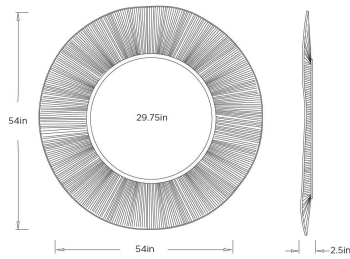

## OLYMPIA LARGE MIRROR

WM1124 OLYMPIA LARGE MIRROR

ARTERIOS

WM1124  
Antique Brass, Iron

The Olympia Large Mirror elevates any space with its bold, antique brass iron frame. Delicate, radiating rods form a mesmerizing organic pattern that catches and reflects light, creating a dynamic interplay of shadows. Fusing timeless craftsmanship with modern sophistication, it transforms functional design into a captivating statement piece for any room.

### DIMENSIONS

Overall	D: 2.5 in x Dia: 54 in
Actual Mirror	Dia: 29.5 in
Hanger Size	W: 12 in

### ADDITIONAL INFO

Hanger Position	Vertical Only
Hanger Size	W: 12 in