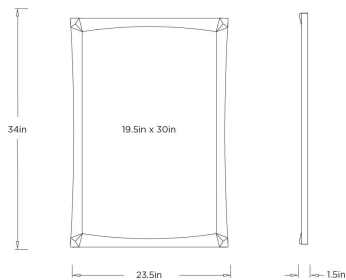

ARTERIOS

VIENNA MIRROR

WM1126 VIENNA MIRROR

ARTERIOS

WM1126
Pine, Leather

Mirroring the sharp precision of a faceted gem, the Vienna Mirror features a geometrically sculpted frame defined by crisp, angular lines. Its wrapped leather in a deep pine green offers a rich, tactile surface that balances its bold architectural form with refined warmth.

APPEARANCE

Materials	Leather, Cast Aluminum, Mirror
Finishes	Pine, Bronze, Plain
Finish Will Vary	Yes
Top Coat/Sealant	No

DIMENSIONS

Overall	W: 23.5 in x D: 1.5 in x H: 34 in
Actual Mirror	W: 19.5 in x H: 30 in
Hanger Size	W: 12 in

SHIPPING

Product Weight	22 lbs
Gross Weight 1	30 lbs
Shipping Box 1	W: 27 in x D: 7 in x H: 36 in

ADDITIONAL INFO

Hanger Position	Vertical & Horizontal
Disclaimers	Our faux-shagreen is made from embossing a shagreen pattern onto dyed leather. Each piece is embossed and dyed by hand and will vary slightly.

Hanger Size	W: 12 in
-------------	----------

CONTRACT

Contract Suitability	Contract Suitable As Is
----------------------	-------------------------