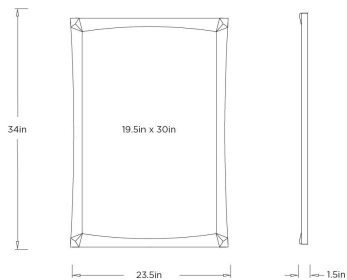

ARTERIOS

VIENNA MIRROR

WM1126 VIENNA MIRROR

ARTERIOS

WM1126
Pine, Leather

Mirroring the sharp precision of a faceted gem, the Vienna Mirror features a geometrically sculpted frame defined by crisp, angular lines. Its wrapped leather in a deep pine green offers a rich, tactile surface that balances its bold architectural form with refined warmth.

APPEARANCE

Materials	Leather, Cast Aluminum, Mirror
Finishes	Pine, Bronze, Plain
Finish Will Vary	Yes
Top Coat/Sealant	No

DIMENSIONS

Overall	W: 23.5 in x D: 1.5 in x H: 34 in
Actual Mirror	W: 19.5 in x H: 30 in
Hanger Size	W: 12 in

SHIPPING

Shipping Requirements	Truck Ship
Product Weight	22 lbs
Gross Weight 1	30 lbs
Shipping Box 1	W: 27 in x D: 7 in x H: 36 in

ADDITIONAL INFO

Hanger Position	Vertical & Horizontal
Disclaimers	Our faux-shagreen is made from embossing a shagreen pattern onto dyed leather. Each piece is embossed and dyed by hand and will vary slightly.
Hanger Size	W: 12 in