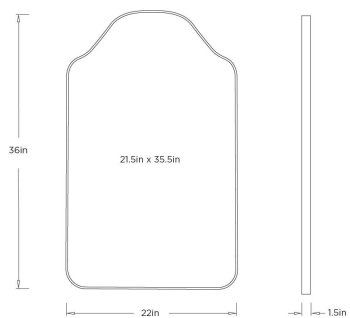

ARTERIOS

AYERS LARGE MIRROR

WM1127 AYERS MIRROR

ARTERIOS

WM1127
Antique Brass, Iron

The architectural silhouette of a classic arched mirror is reimaged with refined simplicity in the Ayers Large Mirror. It is framed in chattered iron with an antique brass finish, adding depth and subtle texture. Clean lines and a softly radiant edge create a balanced statement piece that feels both modern and enduring in any living space.

APPEARANCE

Materials	Iron, Mirror
Finishes	Antique Brass, Plain
Finish Will Vary	Yes
Top Coat/Sealant	No

DIMENSIONS

Overall	W: 22 in x D: 1.5 in x H: 36 in
Actual Mirror	W: 21.5 in x H: 35.5 in
Hanger Size	W: 12 in

SHIPPING

Product Weight	32 lbs
Gross Weight 1	43 lbs
Shipping Box 1	W: 1.5 in x D: 36 in x H: 22 in
Shipping Box 2	W: 8 in x D: 28 in x H: 41 in

ADDITIONAL INFO

Hanger Position	Vertical Only
Hanger Size	W: 12 in