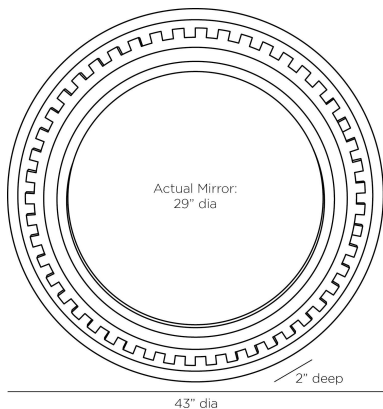

ARTERIO RS

YARETZI MIRROR

WMI24
Bronze, Brass Clad

An update of the classical round mirror, a bronze clad dimensional frame highlights its beveled glass center. Drawing from the shape and texture of machinery gears, the industrial design is also reminiscent of patterns found in the border of rugs. Designed to be hung vertically, it is fitted with security cleat hardware. Finish will vary.

APPEARANCE

Materials	Brass Clad, Mirror
Finishes	Bronze, Beveled
Finish Will Vary	Yes
Top Coat/Sealant	Yes

DIMENSIONS

Overall	D: 2 in x Dia: 43.0 in
Actual Mirror	Dia: 29.0 in

SHIPPING

Shipping Requirements	Truck Ship
Product Weight	43.1 lbs
Gross Weight 1	53.0 lbs
Shipping Box 1	W: 7 in x D: 46 in x H: 46 in