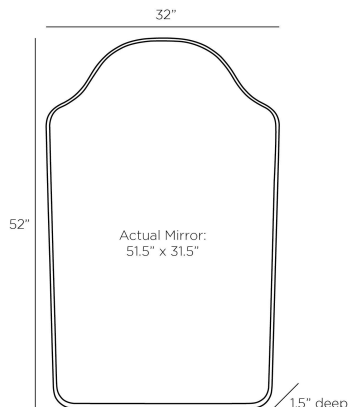

ARTERIO RS

AYERS EXTRA LARGE MIRROR

WMI28
Antique Brass, Iron

The portal shape of a classic arched mirror finds a minimalist update in Ayers. Delicately framed in chattered iron finished antique brass for extra impact. Designed to be hung vertically, it is fitted with security cleat hardware. Finish will vary.

APPEARANCE

Materials	Iron, Mirror
Finishes	Antique Brass, Plain
Finish Will Vary	Yes
Top Coat/Sealant	Yes

DIMENSIONS

Overall	W: 32 in x D: 1.5 in x H: 52 in
Actual Mirror	W: 31.5 in x H: 51.5 in

SHIPPING

Shipping Requirements	Truck Ship
Product Weight	60.0 lbs
Gross Weight 1	70.0 lbs
Shipping Box 1	W: 9 in x D: 57 in x H: 40 in