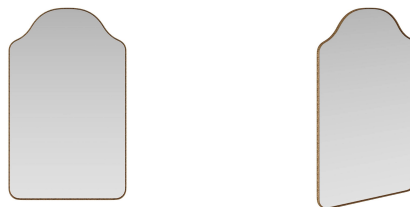

ARTERIO RS

AYERS EXTRA LARGE MIRROR

WMI28
Antique Brass, Iron

The portal shape of a classic arched mirror finds a minimalist update in Ayers. Delicately framed in chattered iron finished antique brass for extra impact. Designed to be hung vertically, it is fitted with security cleat hardware. Finish will vary.

APPEARANCE

Materials	Iron, Mirror
Finishes	Antique Brass, Plain
Finish Will Vary	Yes
Top Coat/Sealant	Yes

DIMENSIONS

Overall	W: 32 in x D: 1.5 in x H: 52 in
Actual Mirror	W: 31.5 in x H: 51.5 in

SHIPPING

Shipping Requirements	Truck Ship
Product Weight	60.0 lbs
Gross Weight 1	70.0 lbs
Shipping Box 1	W: 9 in x D: 57 in x H: 40 in