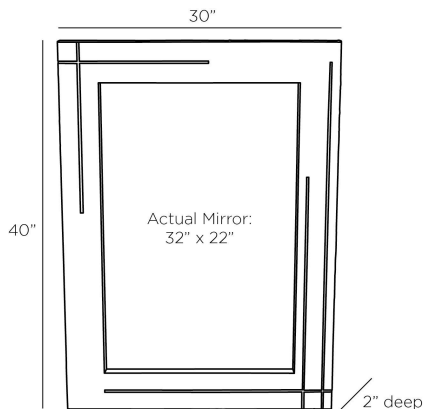

## YVETTE MIRROR

WMI33  
Gray, Bone

Traditional Moroccan bone inlay gets a contemporary update. Tonal shades of gray bone and thin strips of antique brass are meticulously inlaid in a grid pattern. Designed to be hung either horizontally or vertically, it is stabilized with a security cleat. Finish will vary.

### DIMENSIONS

Overall	W: 30 in x D: 2 in x H: 40 in
Actual Mirror	W: 22 in x H: 32 in

### SHIPPING

Product Weight	42.4 lbs
Gross Weight 1	53.0 lbs
Shipping Box 1	W: 9 in x D: 46 in x H: 39 in