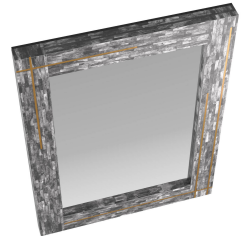

## YVETTE MIRROR

WMI33  
Gray, Bone

Traditional Moroccan bone inlay gets a contemporary update. Tonal shades of gray bone and thin strips of antique brass are meticulously inlaid in a grid pattern. Designed to be hung either horizontally or vertically, it is stabilized with a security cleat. Finish will vary.

### APPEARANCE

Materials	Bone, Brass, Mirror
Finishes	Gray, Antique Brass, Plain
Finish Will Vary	Yes
Top Coat/Sealant	Yes

### DIMENSIONS

Overall	W: 30 in x D: 2 in x H: 40 in
Actual Mirror	W: 22 in x H: 32 in