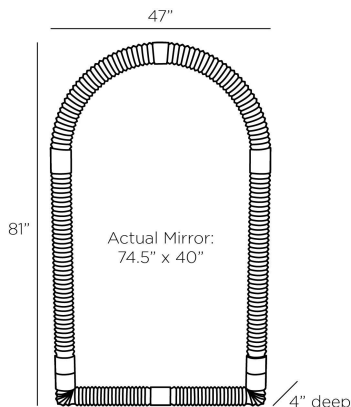

# ARTERIO RS

## ABRUZZO FULL LENGTH MIRROR

WMI34  
Ebony, Mango Wood

The playful, uninhibited lines of the Italian Memphis furniture movement inform a carved arch mirror. Crafted of mango wood with an ebony finish, its substantial lines are accented with arched breaks. Designed to be hung vertically or placed on the floor, this impactful style is stabilized with a security cleat. Finish will vary.

### DIMENSIONS

Overall	W: 47 in x D: 4 in x H: 81 in
Actual Mirror	W: 40 in x H: 74.5 in