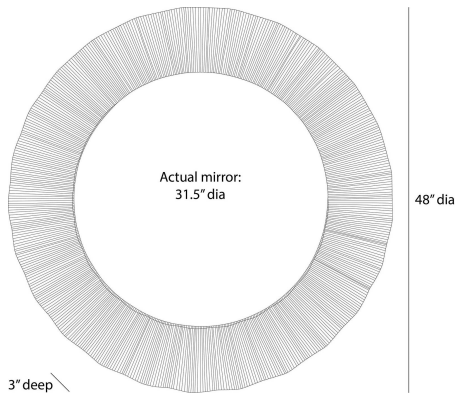

# ARTERIOS

## KELBY MIRROR

WMI72  
Dark Antique Brass, Brass

The textural frame delivers a starburst effect that is never less than statement-making. Brutalist-influenced, the dark antique brass-clad faceted frame perfectly juxtaposes the round mirror. Designed to be hung horizontally or vertically by a back cleat, it includes hanging hardware. Finish will vary.

### DIMENSIONS

Overall	D: 3 in x Dia: 48.0 in
Actual Mirror	Dia: 31.5 in