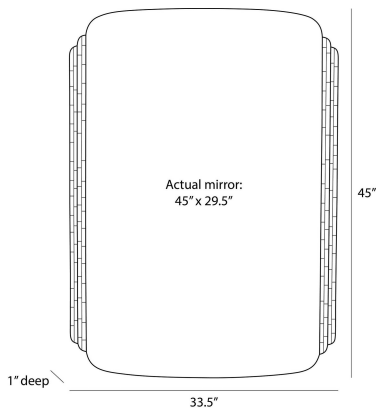

ARTERIO RS

IYLA MIRROR

WMI81
Gray, Bone

A modern twist on classic Art Deco styling. Tiles of inlaid gray bone give a naturalist accent to a streamlined frame of bronze iron. The layered shape is offset with a plain glass mirror. Designed to be displayed horizontally or vertically by a back cleat. Hanging hardware included. Finish will vary.

APPEARANCE

Materials	Bone, Iron, Mirror
Finishes	Gray, Bronze, Plain
Finish Will Vary	Yes
Top Coat/Sealant	Yes

DIMENSIONS

Overall	W: 33.5 in x D: 1 in x H: 45 in
Actual Mirror	W: 29.5 in x H: 45 in

SHIPPING

Shipping Requirements	Truck Ship
Product Weight	51.7 lbs
Gross Weight 1	68.2 lbs
Shipping Box 1	W: 10.0 in x D: 53.0 in x H: 48.0 in

ADDITIONAL INFO

Features	T-Screw Hardware Included
Hanger Position	Vertical & Horizontal