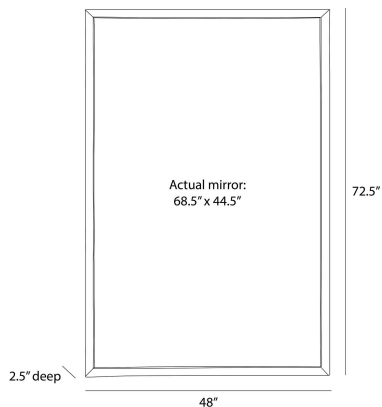

ARTERIO RS

JAMIE FULL LENGTH MIRROR

WMI85
Antique Brass, Aluminum

Simple in silhouette, our Jamie floor mirror is finished with an antiqued border to resemble a classic French find. Cast of antiqued aluminum, the sturdy frame is subtly grooved to draw the eye. Designed to be displayed vertically only by a back cleat. Hanging hardware included. Finish will vary.

APPEARANCE

Materials	Aluminum, Mirror
Finishes	Antique Brass, Antiqued Mirror
Finish Will Vary	Yes
Top Coat/Sealant	Yes

DIMENSIONS

Overall	W: 48 in x D: 2.5 in x H: 72.5 in
Actual Mirror	W: 44.5 in x H: 68.5 in

SHIPPING

Shipping Requirements	Special Handling Required
Product Weight	156.0 lbs
Gross Weight 1	198.0 lbs
Shipping Box 1	W: 7.09 in x D: 51.18 in x H: 74.8 in

ADDITIONAL INFO

Features	T-Screw Hardware Included
Hanger Position	Vertical Only
Disclaimers	Antiquing mirror is an organic process and due to the nature, no two will be identical.