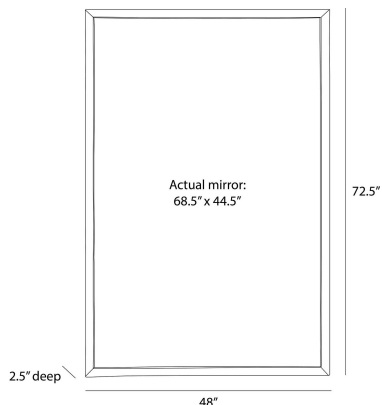

## JAMIE FULL LENGTH MIRROR

WMI85  
Antique Brass, Aluminum

Simple in silhouette, our Jamie floor mirror is finished with an antiqued border to resemble a classic French find. Cast of antiqued aluminum, the sturdy frame is subtly grooved to draw the eye. Designed to be displayed vertically only by a back cleat. Hanging hardware included. Finish will vary.

### DIMENSIONS

Overall	W: 48 in x D: 2.5 in x H: 72.5 in
Actual Mirror	W: 44.5 in x H: 68.5 in