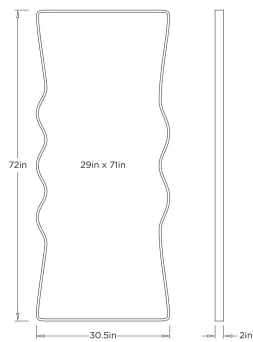

ARTERIOS

LIORA FULL LENGTH MIRROR

WMI88 LIORA FLOOR MIRROR

ARTERIOS

WMI88
Antique Brass, Brass

The Italian Memphis design lines and playful aesthetic inform our quirky full-length mirror. A freeform wavy frame of antique brass captures the beveled edge of the mirror in its postmodern form. This adaptable design can be hung in all four directions or simply leaned against a wall. Designed with a back cleat for secure hanging. Hanging hardware included. Finish will vary.

APPEARANCE

Materials	Brass, Mirror
Finishes	Antique Brass, Plain
Finish Will Vary	Yes
Top Coat/Sealant	No

DIMENSIONS

Overall	W: 30.5 in x D: 2.0 in x H: 72 in
Actual Mirror	W: 29 in x H: 71 in

SHIPPING

Shipping Requirements	Special Handling Required
Product Weight	74.51 lbs
Gross Weight 1	133.05 lbs
Shipping Box 1	W: 39.76 in x D: 78.35 in x H: 9.45 in

ADDITIONAL INFO

Features	T-Screw Hardware Included, Mirror Safety Backing
Hanger Position	All Four Directions

CONTRACT

Contract Suitability	Contract Suitable As Is
----------------------	-------------------------