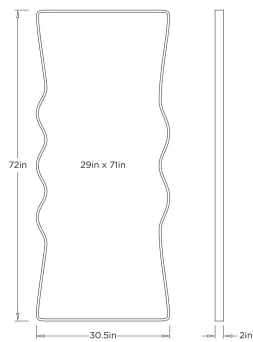

ARTERIOS

LIORA FULL LENGTH MIRROR

WMI88 LIORA FLOOR MIRROR

ARTERIOS

WMI88
Antique Brass, Brass

The Italian Memphis design lines and playful aesthetic inform our quirky full-length mirror. A freeform waved frame of antique brass captures the beveled edge of the mirror in its postmodern form. This adaptable design can be hung in all four directions or simply leaned against a wall. Designed with a back cleat for secure hanging. Hanging hardware included. Finish will vary.

APPEARANCE

Materials	Brass, Mirror
Finishes	Antique Brass, Plain
Finish Will Vary	Yes
Top Coat/Sealant	No

DIMENSIONS

Overall	W: 30.5 in x D: 2.0 in x H: 72 in
Actual Mirror	W: 29 in x H: 71 in

SHIPPING

Shipping Requirements	Special Handling Required
Product Weight	74.51 lbs
Gross Weight 1	133.05 lbs
Shipping Box 1	W: 39.76 in x D: 78.35 in x H: 9.45 in

ADDITIONAL INFO

Features	T-Screw Hardware Included, Mirror Safety Backing
Hanger Position	All Four Directions

CONTRACT

Contract Suitability	Contract Suitable As Is
----------------------	-------------------------