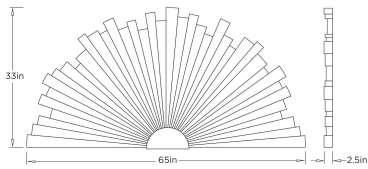

ARTERIOS

LUXEMBOURG WALL PLAQUE

WPI06 LUXEMBOURG WALL PLAQUE ARTERIOS

WPI06
Antique Brass & Bronze, Brass Clad

The radial patterns of the Art Deco and Hollywood Regency periods informed our oversized bronze brass clad sunburst. Designed to be displayed in multiples, this accessory can be mirrored over a sofa or mantle or even substituted for a headboard. Dynamic in scale, the free-form silhouette can be hung facing all four directions. Designed with a back cleat for secure placement. Hanging hardware included. Finish will vary.

APPEARANCE

Materials	Brass, Brass
Finishes	Antique Brass, Bronze
Finish Will Vary	Yes
Top Coat/Sealant	No

DIMENSIONS

Overall	W: 65 in x D: 2.5 in x H: 33 in

SHIPPING

Shipping Requirements	Truck Ship
Product Weight	69.0 lbs
Gross Weight 1	83.11 lbs
Shipping Box 1	W: 36.6 in x D: 70.0 in x H: 7.87 in

ADDITIONAL INFO

Features	T-Screw Hardware Included, Mirror Safety Backing
Hanger Position	All Four Directions

CONTRACT

Contract Suitability	Contract Suitable As Is