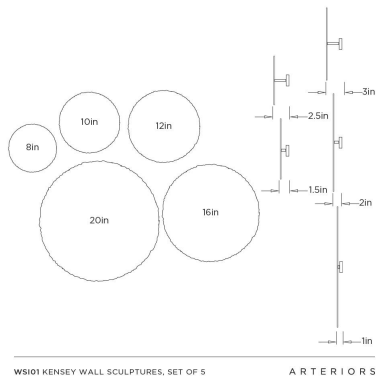

ARTERIOS

KENSEY WALL SCULPTURES, SET OF 5

WSI01
Burnt Iron, Iron

The Kensey Wall Sculptures consists of five iron discs, each hand-cut to reveal authentic, raw edges. Finished in a deeply nuanced burnt iron patina, the surfaces display subtle tonal shifts and atmospheric variation that make every piece unique. Arranged together, the set creates a unique rhythm across the wall, adding sculptural depth and modern industrial texture to the surrounding space.

APPEARANCE

Materials	Iron
Finishes	Burnt Iron
Finish Will Vary	Yes
Top Coat/Sealant	No

DIMENSIONS

Overall Large	D: 2 in x Dia: 16 in
Overall Medium	D: 3 in x Dia: 12 in
Overall Small	D: 1.5 in x Dia: 10 in

SHIPPING

Product Weight	10.141 lbs
Gross Weight 1	30.865 lbs
Shipping Box 1	W: 18 in x D: 23 in x H: 23 in

CONTRACT

Contract Suitability	Not Contract Suitable
----------------------	-----------------------