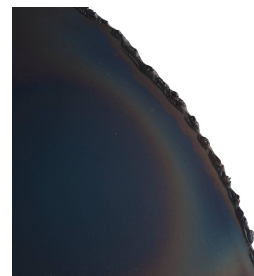

ARTERIO R S

KENSEY WALL SCULPTURES, SET OF 5

WSI01
Burnt Iron, Iron

The Kensey Wall Sculptures consists of five iron discs, each hand-cut to reveal authentic, raw edges. Finished in a deeply nuanced burnt iron patina, the surfaces display subtle tonal shifts and atmospheric variation that make every piece unique. Arranged together, the set creates a unique rhythm across the wall, adding sculptural depth and modern industrial texture to the surrounding space.

APPEARANCE

Materials	Iron
Finishes	Burnt Iron
Finish Will Vary	Yes
Top Coat/Sealant	No

DIMENSIONS

Overall Large	D: 2 in x Dia: 16 in
Overall Medium	D: 3 in x Dia: 12 in
Overall Small	D: 1.5 in x Dia: 10 in