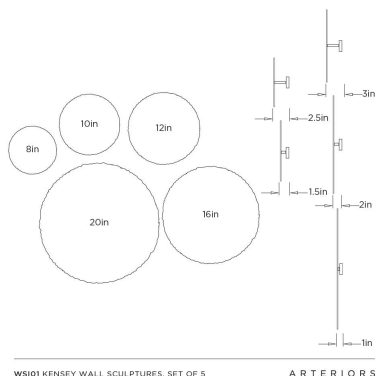

ARTERIO R S

KENSEY WALL SCULPTURES, SET OF 5

WSI01
Burnt Iron, Iron

The Kensey Wall Sculptures consists of five iron discs, each hand-cut to reveal authentic, raw edges. Finished in a deeply nuanced burnt iron patina, the surfaces display subtle tonal shifts and atmospheric variation that make every piece unique. Arranged together, the set creates a unique rhythm across the wall, adding sculptural depth and modern industrial texture to the surrounding space.

APPEARANCE

Materials	Iron
Finishes	Burnt Iron
Finish Will Vary	Yes
Top Coat/Sealant	No

DIMENSIONS

Overall Large	D: 2 in x Dia: 16 in
Overall Medium	D: 3 in x Dia: 12 in
Overall Small	D: 1.5 in x Dia: 10 in

SHIPPING

Product Weight	10.141 lbs
Gross Weight 1	30.865 lbs
Shipping Box 1	W: 18 in x D: 23 in x H: 23 in

CONTRACT

Contract Suitability	Not Contract Suitable
----------------------	-----------------------