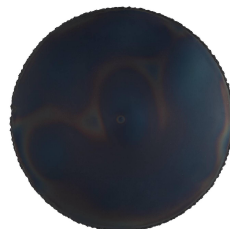

ARTERIO R S

KENSEY WALL SCULPTURES, SET OF 5

WSI01
Burnt Iron, Iron

The Kensey Wall Sculptures consists of five iron discs, each hand-cut to reveal authentic, raw edges. Finished in a deeply nuanced burnt iron patina, the surfaces display subtle tonal shifts and atmospheric variation that make every piece unique. Arranged together, the set creates a unique rhythm across the wall, adding sculptural depth and modern industrial texture to the surrounding space.

APPEARANCE

Materials	Iron
Finishes	Burnt Iron
Finish Will Vary	Yes
Top Coat/Sealant	No

DIMENSIONS

Overall Large	D: 2 in x Dia: 16 in
Overall Medium	D: 3 in x Dia: 12 in
Overall Small	D: 1.5 in x Dia: 10 in