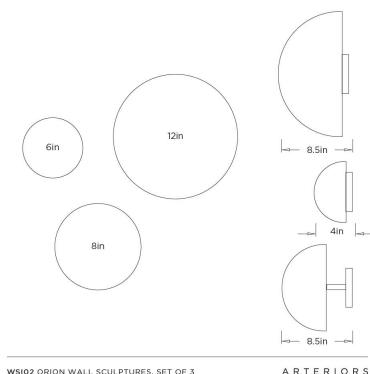

ARTERIOS

ORION WALL SCULPTURES, SET OF 3

WSI02
Antique Mercury, Mercury Glass

The Orion Wall Sculptures bring a subtle, cosmic presence to your décor. This set of three graduated spheres is crafted from antique mercury glass, showcasing a mottled finish reminiscent of distant planets. Their convex forms add depth and dimension, creating visual movement and making them a striking addition to any modern interior.

APPEARANCE

Materials	Mercury Glass, Brass
Finishes	Antique Mercury, Vintage Brass
Finish Will Vary	Yes
Top Coat/Sealant	No

DIMENSIONS

Overall Large	D: 8.5 in x Dia: 12 in
Overall Medium	D: 8.5 in x Dia: 8 in
Overall Small	D: 4 in x Dia: 6 in

SHIPPING

Product Weight	6.65 lbs
Gross Weight 1	23.5 lbs
Shipping Box 1	W: 13 in x D: 37.5 in x H: 37.5 in

CONTRACT

Contract Suitability	Not Contract Suitable