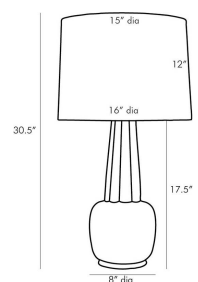

ARLINGTON TABLE LAMP

17496-673
Celadon, Porcelain
H: 30.5 IN
Dia: 16.0 IN

The traditional shape of this porcelain lamp features an elongated ribbed neck that towers the top of a rounded base. A celadon finish pulls where the neck and base connect delivering an eye-catching element that accentuates its feminine frame. Showcased on a gold-finished platform for a more polished appeal—a quintessential luminescent for traditional spaces. Topped with an off-white linen drum shade with off-white cotton lining and a matching porcelain finial. finish will vary.