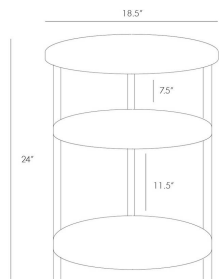

PERCY ACCENT TABLE

2032
Antique Brass
H: 24 IN
Dia: 18.5 IN

Round 3-tier iron accent table with an antique brass finished frame and antiqued mirror shelves. This is the perfect table to situate next to a chair and can hold everything you may need: a lamp, magazines, notebooks, remote controls or a sculpture.