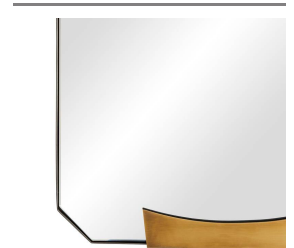

KRIS RECTANGULAR MIRROR

2046
 Antique Brass
 H: 48.5 IN
 W: 21 IN
 D: 3 IN

Elegantly modern, the Kris rectangular mirror displays a refined geometric design. Gracefully formed brass clasps hold this mirror top and bottom, all in an antique brass finish over a blackened iron frame. The raised design creates depth and adds chic sophistication. Security cleat hanging hardware is included and allows for vertical or horizontal display.