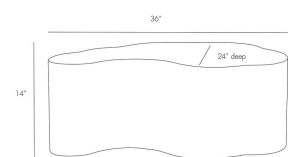

MEADOW COFFEE TABLE

2101
 Antiqued Bronze
 H: 14 IN
 W: 36 IN
 D: 24 IN

Imagine a functional table with both elevated looks and unique charm. Wonderfully playful curves dance around the entire structure of this coffee table, softening its skilled metal craftsmanship. Look closely and discover a rich bronze finish, with striking elements of the handmade-such sophistication! Also available in a warm, antique brass finish (2100). Finish will vary.