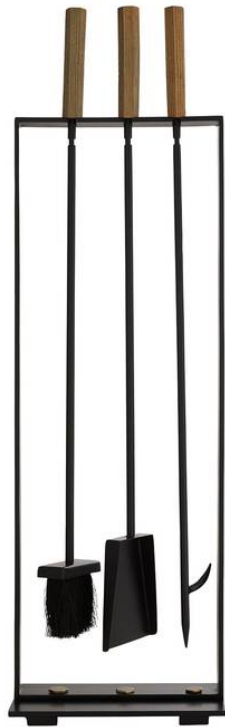

LANDT FIREPLACE TOOL SET

2112
 Blackened
 H: 39 IN
 W: 11.5 IN
 D: 6.5 IN

Give the fireplace a lift with this refined toolset. Each tool, along with the frame, is crafted from iron and finished in an industrial blackened tone for a bold presence. Exposed hexagon-shaped fasteners in the frame add to the industrial style. The tool handles are made of textured aluminum for a solid grip and finished in antiqued brass to warm up the look. Modern and elegant, this tool set will transform a fireplace.