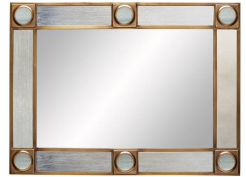

BALDWIN MIRROR

2205  
Antique Brass  
H: 40 IN  
W: 30.5 IN  
D: 1.5 IN

A beautiful steel blue colored mirror frame accented with magnifying glass rounds set in antique brass. The center mirror is plain, so it is perfect for a hallway or powder room. Can be hung vertically or horizontally.