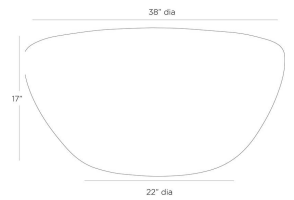

CLINT LARGE COFFEE TABLE

4007  
Antique Bronze  
H: 17 IN  
Dia: 38.0 IN

This iron coffee table features an antique bronze finish and repousse ringed detail.  
Coordinates with Clint end table #2034.