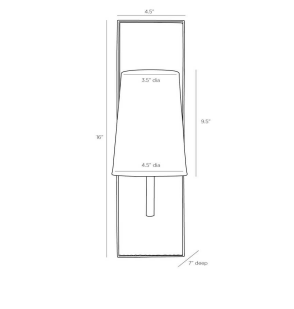

KAPRI WALL SCONCE

42042-457

Black Chiseled Marble

H: 16 IN

W: 4.5 IN

D: 7 IN

With a nod to modernist design, the Kapri accents an antique brass iron foundation with black chiseled marble. An off-white linen shade softens the glow while revealing the deep textures of the lines etched in the marble. Marble will vary. Certified for damp locations and intended for interior use.