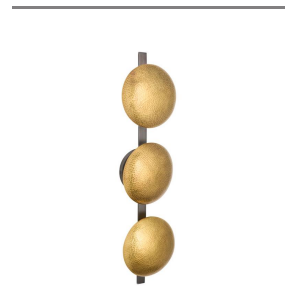

DIESEL WALL SCONCE

42080
Vintage Brass
H: 32 IN
W: 9 IN
D: 4 IN

A natural iron flat bar anchors three vintage brass hammered plates in this six-light sconce. Each disc conceals two sockets, so light will emanate evenly from each side. Mount across the top of a mirror in the powder room or on either side of a mirror in the hallway.