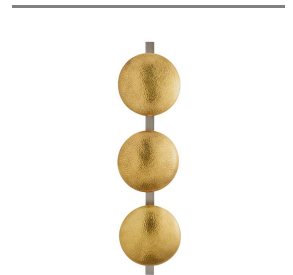

DIESEL WALL SCONCE

42080
Vintage Brass
H: 32 IN
W: 9 IN
D: 4 IN

A natural iron flat bar anchors three vintage brass hammered plates in this six-light sconce. Each disc conceals two sockets, so light will emanate evenly from each side. Mount across the top of a mirror in the powder room or on either side of a mirror in the hallway.