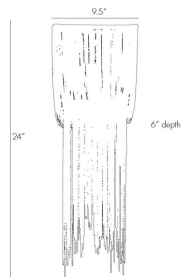

YALE SMALL WALL SCONCE

44323
Vintage Brass
H: 24 IN
W: 9.5 IN
D: 6 IN

This 1 light sconce has rows of delicate vintage brass chains draped over the frame with staggered lengths giving it a tassel effect. Shown with antique tubular bulbs. Height of sconce and chain lengths may vary.