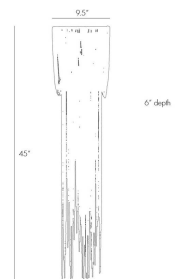

YALE LARGE WALL SCONCE

44324
Vintage Brass
H: 45 IN
W: 9.5 IN
D: 6 IN

This 1 light sconce has rows of delicate vintage brass chains draped over the frame with staggered lengths giving it a tassel effect. Shown with antique tubular bulbs. Height of sconce and chain lengths may vary.