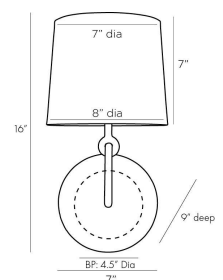

GILES WALL SCONCE

44749-554  
 Hammered Antique  
 Brass, Blackened Iron  
 H: 16 IN  
 W: 7.5 IN  
 D: 9 IN

Profiling a glamorous silhouette that possesses sculptural and textural elements, the Giles creates interest and intrigue. A hand-hammered antique brass dish sets a modern foundation for this functional art piece, while a tall white linen shade keeps it classic. A solid bronze iron arm showcases a forged knot detail that ties these mixed materials and design elements together. The curvature of the backplate works to contour the light and create a warm glow. Pair with another for a double dose of glam. Finish will vary.