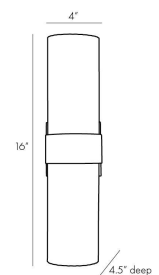

HAZEL WALL SCONCE

44753
Natural Iron
H: 16 IN
W: 4 IN
D: 4.5 IN

Classic and contemporary, the Hazel makes a subtle yet sophisticated statement in a space. Fluted clear seedy glass is cut at an angle for an unexpected update to its simple form, while an antique brass backplate stairsteps its way up to a solid natural iron band that centers this piece. Perfect for a powder room. Hang vertically for a more traditional look or horizontally over a powder room mirror. Finish will vary. Certified for damp locations and intended for interior use.