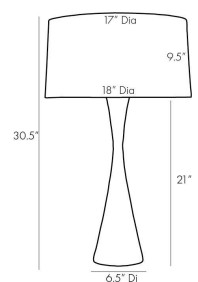

NARSI TABLE LAMP

44955-243  
 Antique Brass  
 H: 30.5 IN  
 Dia: 18.0 IN

With absolute angles, the Narsi is a simple yet sleek approach to tabletop lighting design. The slender, tapered hourglass shape is cast in aluminum and then finished in antique brass. Topped with an off-white cotton drum shade with off-white cotton lining and an antique brass sphere finial. Finish will vary.