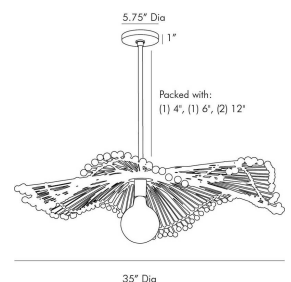

WAVERLY PENDANT

45046
 Natural Buri and
 Rattan, Antique Brass
 H: 8.5 IN
 Dia: 35.0 IN

Old world techniques are brought into play with this naturally unique pendant. An array of buri sticks bound with thin pieces of rattan flow from an antique brass steel stem into a wavy, parasol-esque shape. Wood beads trim the slightly askew foundation, emphasizing the overall design of the organic and eye-catching form. Due to the handmade nature, slight variances may occur. Certified for damp locations and intended for interior use. Additional pipe available (PIPE-504).