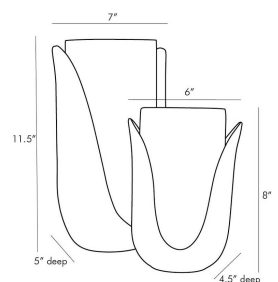

SONIA VASES, SET OF 2

4580
Antique Brass

Resting inside the petals of cast aluminum tulips, this set showcases historically one of the most regal and most beloved flowers in the botanical sphere. They are truly a display of natural beauty; organic lines and details are carried through the base, which is finished in antique brass and holds two Clear glass vases that are rounded to fit snugly at the bottom. Lovely as a set of vases, but could easily double as a set of candleholders.