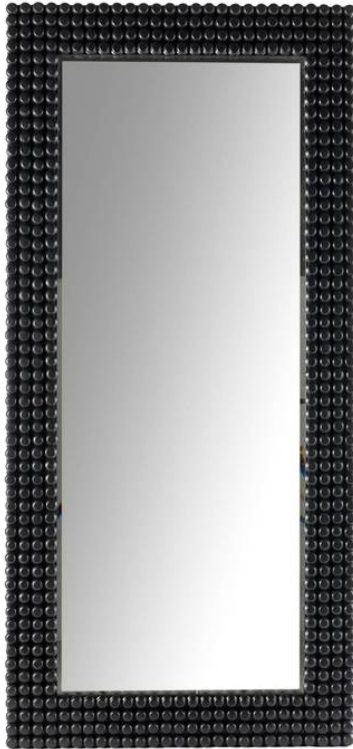

## PAXTON FULL LENGTH MIRROR

4615  
Black  
H: 81 IN  
W: 38 IN  
D: 2 IN

Filled with visual and tactile textures, the Paxton mirror is a beautiful work of craftsmanship. Every single knob is hand carved from solid wood, then affixed to the frame to be finished in a rich, black stain. The look is African-inspired, but with a modern leaning. Beveled mirror. Also available in a small version (4616).