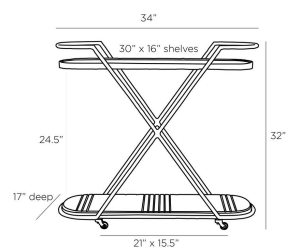

NAKOA BAR CART

4650  
 Blackened Iron  
 H: 32 IN  
 W: 34 IN  
 D: 17 IN

The Nakoa celebrates Art Deco design through rich texture and elegant form. A blackened iron foundation presents a minimalist profile with x-shaped legs that rest on an attached black marble base that doubles as a shelf. The marble features a chiseled deco pattern for a look that emphasizes the machine-age and sleek geometric aesthetic, further playing up its architectural inspiration. A clear glass top makes this bar cart functional, and the raised handles allow easy mobility. Marble will vary.