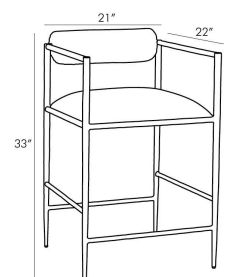

BARBANA COUNTER STOOL PEWTER
TEXTURE

4708
Pewter Texture
H: 33 IN
W: 21 IN
D: 22 IN

This exquisite stool is perfectly poised, perched on delicate legs that are as faint as insects'. The natural iron body has been hand-forged, yielding soft impressions along the sharp-angled frame. The tight seat and bolster back cushion are covered in a luxuriously textured pewter poly-blend. Finish may vary. Also available in bar height (4709) and as a chair (4543).