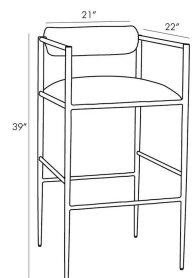

BARBANA BAR STOOL PEWTER
TEXTURE

4709
Pewter Texture
H: 39 IN
W: 21 IN
D: 22 IN

This exquisite stool is perfectly poised, perched on delicate legs that are as faint as insects'. The natural iron body has been hand-forged, yielding soft impressions along the sharp-angled frame. The tight seat and bolster back cushion are covered in a luxuriously textured pewter poly-blend. Finish may vary. Also available in counter height (4708) and as a chair (4543).