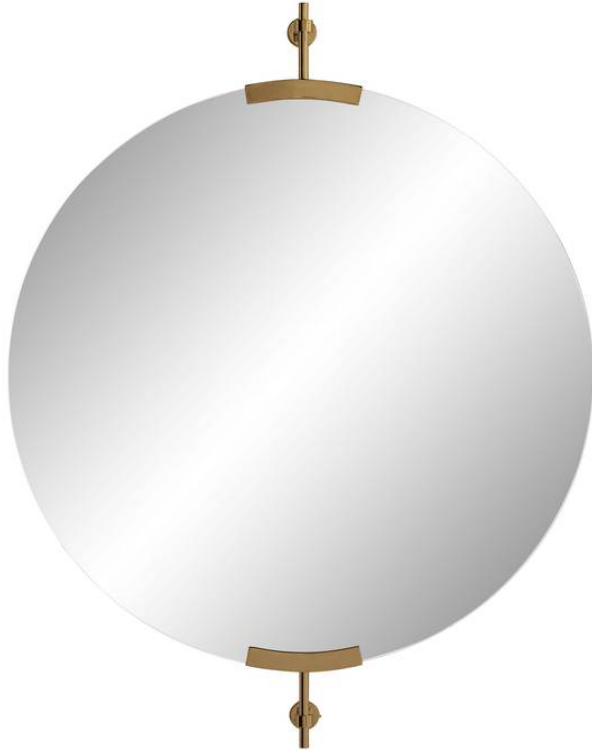

MADDEN ROUND MIRROR

4730

H: 38.5 IN

W: 30 IN

D: 3 IN

Hovering ever-so-slightly against the wall this brilliant mirror performs "depth-defying" feats. Two antique brass brackets hold a large round plain glass mirror that appears almost flush with the wall offering a more streamlined look. Two security cleat hanging hardware attachments allow this piece to hang horizontally or vertically.