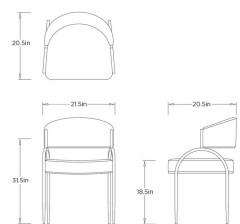

## BAHATI CHAIR

4748

Bordeaux Chenille

H: 31.5 IN

W: 21.5 IN

D: 20.5 IN

4748 BAHATI CHAIR

ARTERIOS