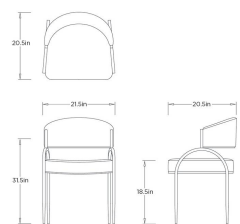

BAHATI CHAIR

4781
 Natural Linen
 H: 31.5 IN
 W: 21.5 IN
 D: 20.5 IN

4781 BAHATI CHAIR ARTERIO RS

A curved back and large seat rest on a perfectly poised iron frame to compose the foundation of the Bahati. Natural iron has been hand-forged yielding delicate details along its thin frame. The seat and back cushion are upholstered in a natural linen allowing this piece to easily perform alongside existing decor. For a matte finish on the legs, lightly brush the iron with a scotchbrite pad to take down the sheen. Due to the natural characteristics of the fabric, the variation in hand stitching is more pronounced in the linen version of this chair.