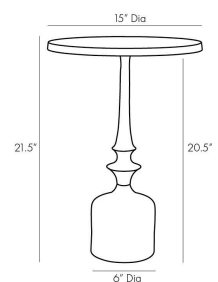

## HUNTLEE ACCENT TABLE

4889

Charcoal

H: 21.5 IN

Dia: 15.0 IN

The traditional silhouette of the Huntlee accent table is achieved through contemporary craftsmanship that does not sacrifice its classic appeal. Its cast aluminum construction features a base with turned details that echo the artistry of traditional woodworking techniques. A charcoal finish accentuates the artisanship and delivers a high-toned touch to the space it occupies.