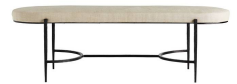

## HANSON BENCH

4890  
Natural Linen  
H: 18.5 IN  
W: 59 IN  
D: 20 IN

The Hanson balances an aesthetic that is both contemporary and cavalier. Crafted with equestrian inspiration, the textured natural iron base is stirrup-like in structure and perfectly seats a natural linen pill-shaped cushion. A simple seating solution for an entryway or as a transitional piece at the end of a hallway. Finish will vary.