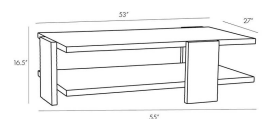

AIDEN COFFEE TABLE

4900
 Handcarved Soft
 Black Waxed Wood
 H: 16.5 IN
 W: 55 IN
 D: 30 IN

A strong foundation piece, the Aiden showcases a sprawling tabletop and a single shelf for storage. Hand-carved wood frame is finished in black, offering a bold contrast to the simple structure. The entire piece is completed with a soft waxed finish, adding a slight sheen to highlight the organic carved, wire brushed texture. Its versatile style makes this an optimal piece for both modern and traditional spaces.