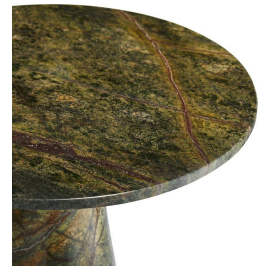

ICARIUS ACCENT TABLE

4903
Jungle
H: 18 IN
Dia: 16.0 IN

The Icarius establishes an exotic elegance in the space it occupies. Its jungle marble foundation features light to dark green hues that span its surface; each variation of color is matched with a rust-colored veining that delivers a fluidity throughout. Its unrivaled aesthetic makes this an ideal accent for modern settings. Marble may vary.