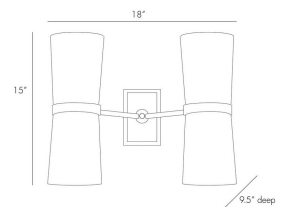

INWOOD WALL SCONCE

49040
Antique Brass, Off-
White Linen
H: 15 IN
W: 18 IN
D: 9.5 IN

Cousin of the popular Yasmin design, the Inwood sconce is highlighted by two off-white linen shades, emitting light atop and below the sconce. Finished in antique brass throughout. Certified for damp locations and intended for interior use.